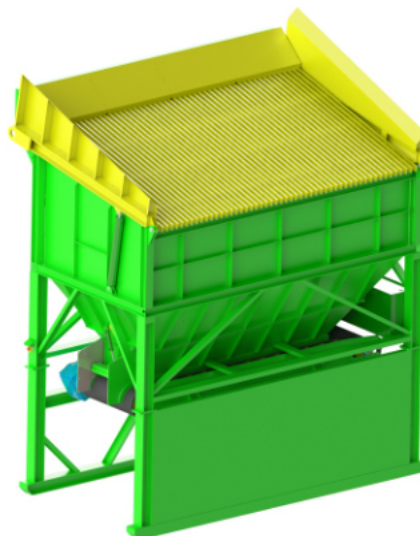

## Advantages

- ✓ robust structure
- ✓ armour HARDOX or abrasion-resistant rubber
- ✓ custom-made hoppers
- ✓ other optional opper components

**Capacity**

4-50 m<sup>3</sup>

**Armour**

screwed HARDOX, abrasion-resistant rubber

**Types of feeders under the hopper**

vibrating, belt, apron, push

**Type of processed material**

aggregate, sand, gravel, slag, coal

**Input**

0-1 000 mm

RESTA s.r.o.  
CRN: 14616807  
TIN: CZ 14616807

Kojetínská 3120/75  
750 02 Přerov  
Czech Republic