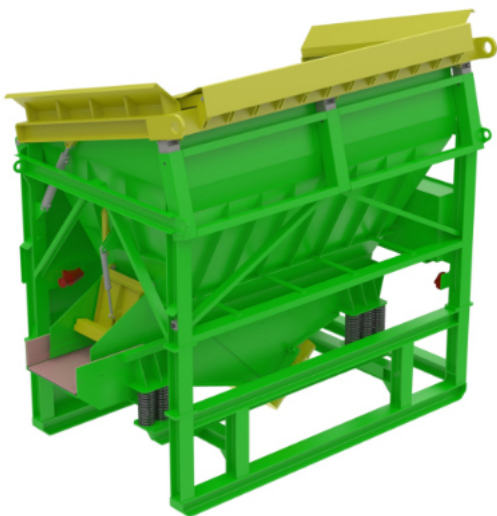

## Advantages

- ✓ robust structure
- ✓ armour HARDOX or abrasion-resistant rubber
- ✓ custom-made hoppers
- ✓ other optional opper components

**Capacity**

4-50 m<sup>3</sup>

**Armour**

screwed HARDOX, abrasion-resistant rubber

**Types of feeders under the hopper**

vibrating, belt, apron, push

**Type of processed material**

aggregate, sand, gravel, slag, coal

**Input**

0-1 000 mm

RESTA s.r.o.  
CRN: 14616807  
TIN: CZ 14616807

Kojetínská 3120/75  
750 02 Přerov  
Czech Republic