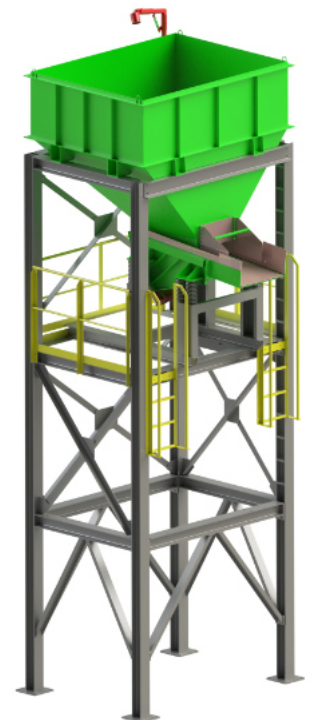

## Advantages

- ✓ robust structure
- ✓ armour HARDOX or abrasion-resistant rubber
- ✓ custom-made hoppers
- ✓ other optional opper components

**Capacity**

4-50 m<sup>3</sup>

**Armour**

screwed HARDOX, abrasion-resistant rubber

**Types of feeders under the hopper**

vibrating, belt, apron, push

**Type of processed material**

aggregate, sand, gravel, slag, coal

**Input**

0-1 000 mm

RESTA s.r.o.  
CRN: 14616807  
TIN: CZ 14616807

Kojetínská 3120/75  
750 02 Přerov  
Czech Republic